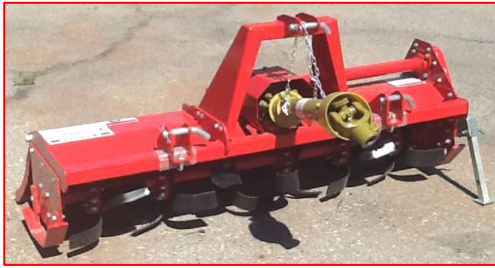

CHEROKEE Rotary Tillers

Sept 15, 2016-B FOB Ellis Warehouse
Free Delivery on 4 or More

60" TC Compact Tiller

72" RT Utility Tiller

Commercial Tiller

COMPACT TILLERS, For 15-28 HP

40" COMPACT, slip clutch, 1" chain drive (#80), 24 tines, 540 PTO, Cat 1 hitch, for 15-28 hp
 50" COMPACT, slip clutch, 1" chain drive (#80), 30 tines, 540 PTO, Cat 1 hitch, for 20-28 hp
 60" COMPACT, slip clutch, 1" chain drive (#80), 36 tines, 540 PTO, Cat 1 hitch, for 20-28 hp

Stock No	Weight	List
----------	--------	------

TC-040	337#	\$1,570
TC-050	374#	\$1,580
TC-060	412#	\$1,620

UTILITY TILLERS, For 20-50 HP

48" UTILITY, slip clutch, gear drive, 30 tines, clevis hitch, 540 PTO, Cat 1 hitch, for 20-35 hp
 60" UTILITY, slip clutch, gear drive, 36 tines, clevis hitch, 540 PTO, Cat 1 hitch, for 20-40 hp
 72" UTILITY, slip clutch, gear drive, 42 tines, clevis hitch, 540 PTO, Cat 1 hitch, for 35-50 hp
 82" UTILITY, slip clutch, gear drive, 48 tines, clevis hitch, 540 PTO, Cat 1 hitch, for 40-50 hp

RT4	600#	\$1,890
RT5	690#	\$2,170
RT6	780#	\$2,190
RT7	900#	\$2,480

COMMERCIAL TILLER, For 70-80 HP

90" COMMERCIAL, 4-speed, slip clutch, gear drive, 54 tines, 540 PTO, Cat 2 hitch, for 70-80 hp

UT-90	1150#	\$4,990
-------	-------	---------

Compact Tiller, 6 Tines/Flange

Smooth Welds, Powder Coat Paint

Utility Tiller, Rear View

Commercial Tiller 4-Speed Gearbox

Commercial Tiller, Rear View

FREIGHT, FOB Warehouse, Logan UT or Clackamas OR. *Delivery \$150/each, \$250/pair, or FREE for 4 or more
 FACTORY WARRANTY: 12 Months on parts, FOB dealer; pre-approved local labor; with limitations.
 All orders are also subject to the dealer Sales & Security Agreement, our latest Discounts and Terms, and credit approval.