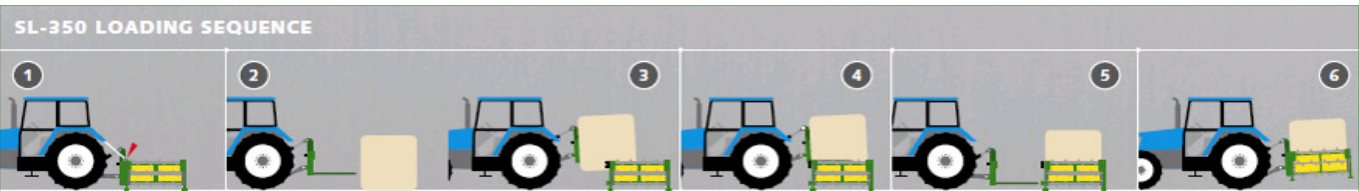

CHAIN-TYPE BALE FEEDER - For Round Bales up to 5'x6'

SL360X 3-Point or loader mount, self-loading, auto hitch, hydraulic drive, carries 1 bale

SL450X 3-Point, like SL350 but with 38" folding discharge extension

SL700X Trailed, self-loading, hydraulic drive, swivel hitch, Series 2 bale loader, carries 2 bales

Side bar kit, SL360X

Loader mount flat plate, for SL360X, ADD mount plate to match loader

Fender kit, for SL700X

Stock No	Weight	List

SL360X	1050#	$9,345

SL450X	1450#	$12,590

SL700X	2000#	$16,600

7107096		$290

7107040		$365

7007133	44#	$695